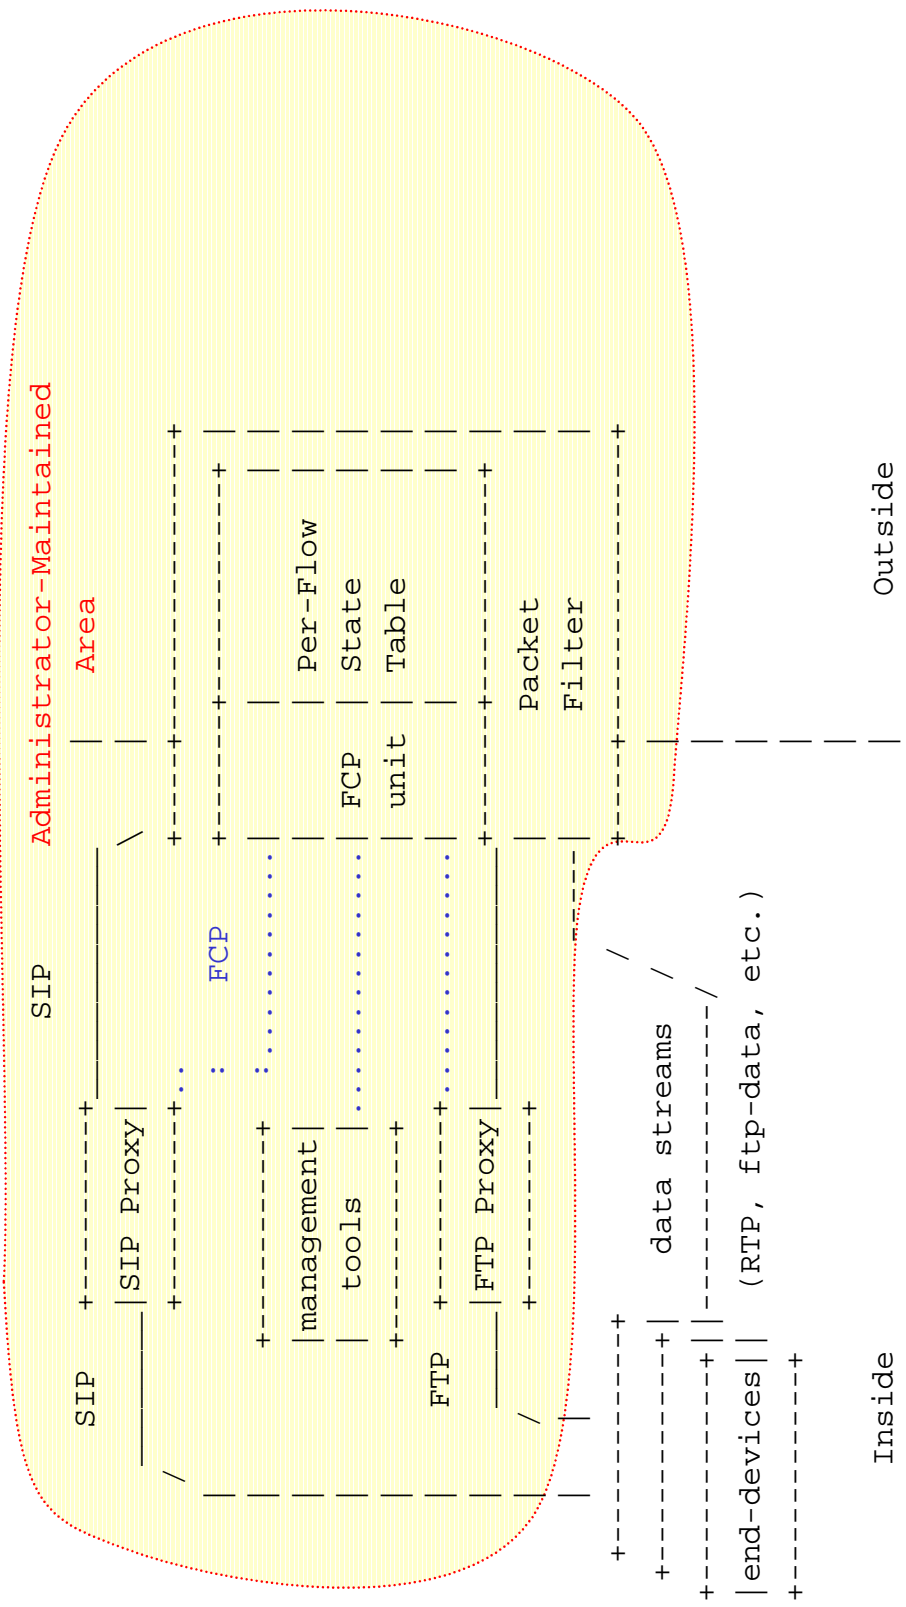

# FCP Architecture

Legend: ---- raw data streams  
 — application control protocols  
 .... Firewall Control Protocol